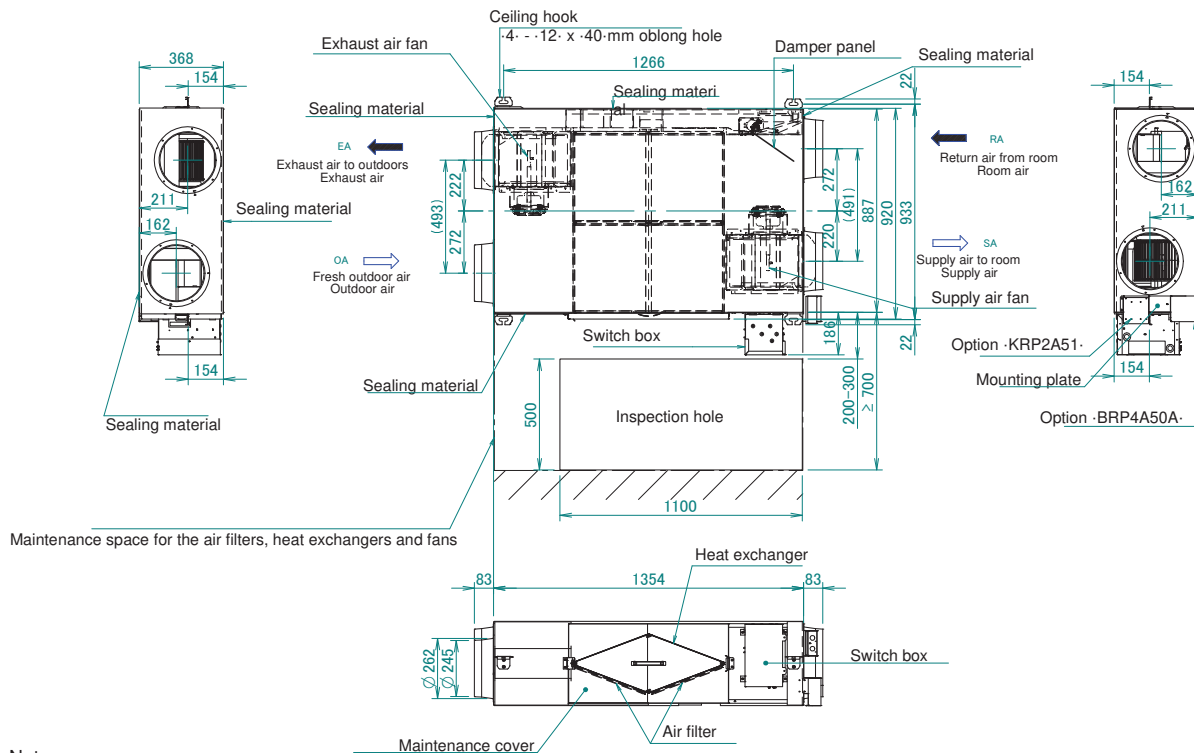

5 Dimensional drawings

5 - 1 Dimensional Drawings

5

VAM650J8

Notes :

1. To allow for the inspection of the air filters, heat exchangers, and fans, be sure to provide the inspection hole.

3D113502A

VAM800-1000JA

Notes :

1. To perform maintenance on the air filter, it is required to provide a service access panel.

3D112817D