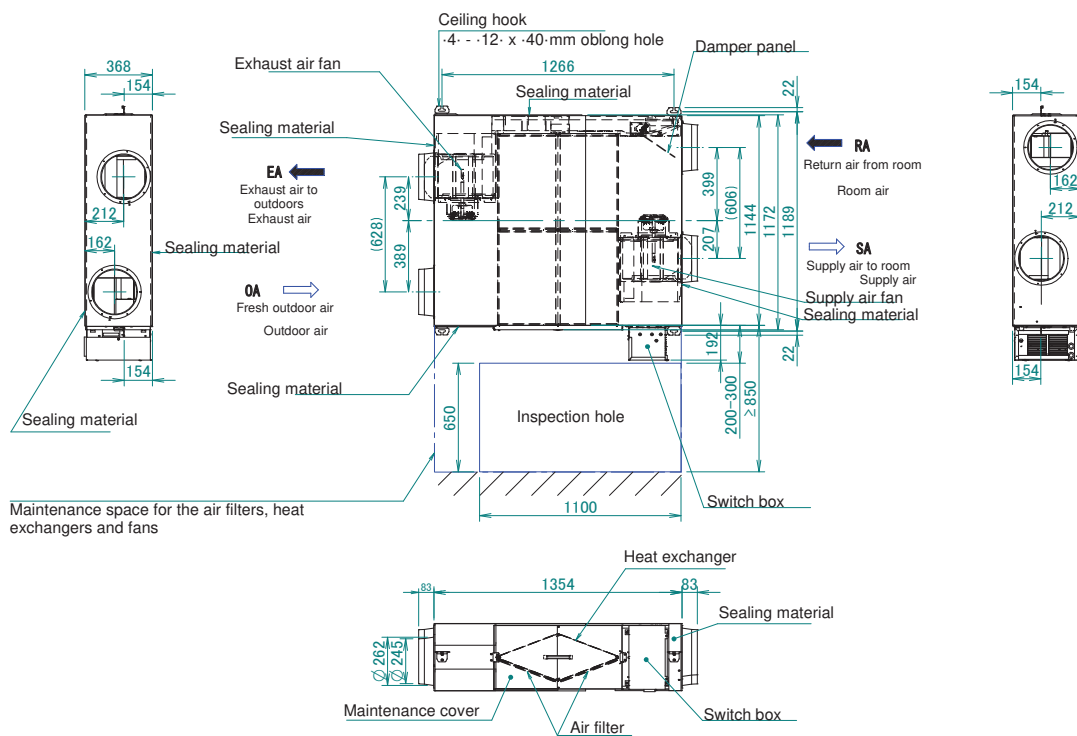

5 Dimensional drawings

5 - 1 Dimensional Drawings

5

VAM650J8

Notes :

1. To allow for the inspection of the air filters, heat exchangers, and fans, be sure to provide the inspection hole.

3D113502A

VAM800-1000JA

Notes :

1. To perform maintenance on the air filter, it is required to provide a service access panel.

3D112817D